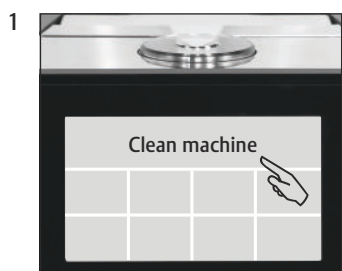

GIGA X8c/X8

Cleaning the machine

Approximate duration 20 min.

Equipment required:
2-phase-cleaning tablets
Box containing 25 pcs (Art. 62535)

Pack containing 6 pcs (Art. 62715)

These short instructions do not replace the 'GIGA X8c/X8 Instructions for Use'. Make sure you read and observe the safety information and warnings first in order to avoid hazards.

'Display'

Precondition: 'Clean machine'

'Clean'

'Empty coffee grounds container'

'Press the Rotary Switch'

'Machine is being cleaned'
'Add cleaning tablet'

'Press the Rotary Switch'

'Machine is being cleaned'
'Empty coffee grounds container'