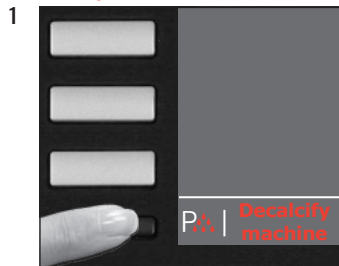

## Descaling the machine

Approximate duration 45 min.

Equipment required:  
 Descaling tablets  
 Box containing 36 pcs (Art. 70751)

These short instructions do not replace the »X6 Instructions for Use«. Make sure you read and observe the safety information and warnings first in order to avoid hazards.

### »Display«

Precondition:

»Decalcify machine«

»Descale«

»Empty drip tray«

»Agent in tank«

»Machine is being descaled«  
 »Empty drip tray«

»Fill water tank«