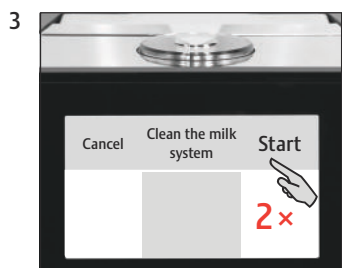

## Cleaning the milk system

Equipment required:  
Milk system cleaner  
1000 ml bottle (Art. 62536)

These short instructions do not replace the 'GIGA X8c/X8 Instructions for Use'. Make sure you read and observe the safety information and warnings first in order to avoid hazards.

### 'Display'

Precondition: 'Clean the milk system'

'Clean the milk system'

'Milk system cleaner' / 'Connect the milk tube'

'Milk system is being cleaned'

'Milk system cleaning complete'